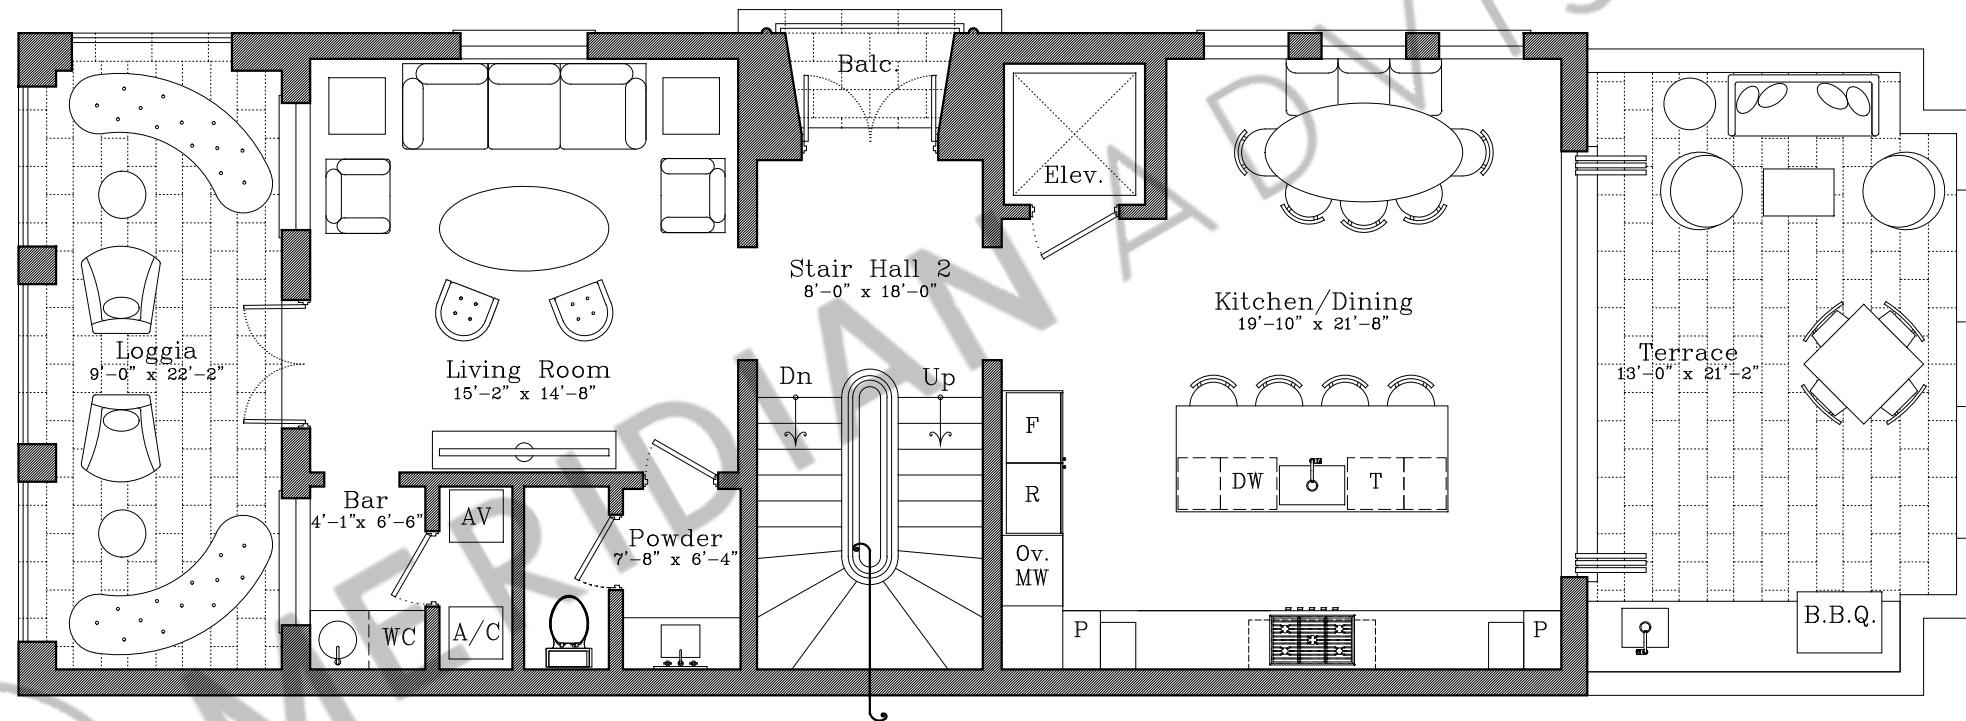

TOWNHOUSES

**T5-T13**  
**First Floor**

AC INTERIOR AREA	3,246 SF
COVERED TERRACE	510 SF
OPEN TERRACE	209 SF
GARAGE	519 SF

TOTAL RESIDENCE	<b>4,484 SF</b>
ADJUSTED AREA	3,634 SF

NTS

TOWNHOUSES

T5-T13  
Second Floor

AC INTERIOR AREA	3,246 SF
COVERED TERRACE	510 SF
OPEN TERRACE	209 SF
GARAGE	519 SF

TOTAL RESIDENCE	<b>4,484 SF</b>
ADJUSTED AREA	3,634 SF

NTS

TOWNHOUSES

**T5-T13**  
Third Floor

AC INTERIOR AREA	3,246 SF
COVERED TERRACE	510 SF
OPEN TERRACE	209 SF
GARAGE	519 SF

TOTAL RESIDENCE	<b>4,484 SF</b>
ADJUSTED AREA	3,634 SF

NTS