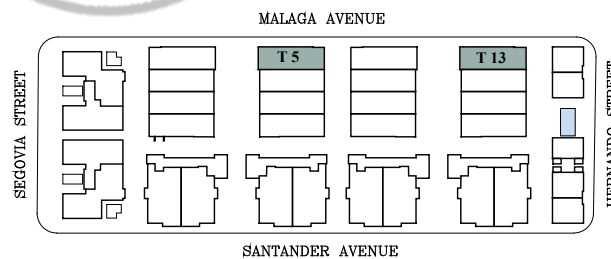

TOWNHOUSES

**T5-T13**  
**First Floor**

AC INTERIOR AREA	3,246 SF
COVERED TERRACE	510 SF
OPEN TERRACE	209 SF
GARAGE	519 SF

TOTAL RESIDENCE	<b>4,484 SF</b>
ADJUSTED AREA	3,634 SF

NTS

TOWNHOUSES

T5-T13  
Second Floor

AC INTERIOR AREA	3,246 SF
COVERED TERRACE	510 SF
OPEN TERRACE	209 SF
GARAGE	519 SF

TOTAL RESIDENCE	<b>4,484 SF</b>
ADJUSTED AREA	3,634 SF

NTS

TOWNHOUSES

**T5-T13**  
Third Floor

AC INTERIOR AREA	3,246 SF
COVERED TERRACE	510 SF
OPEN TERRACE	209 SF
GARAGE	519 SF

TOTAL RESIDENCE	<b>4,484 SF</b>
ADJUSTED AREA	3,634 SF

NTS