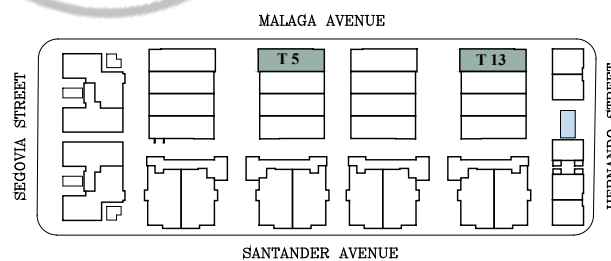

TOWNHOUSES

**T5-T13**  
**First Floor**

AC INTERIOR AREA	3,246 SF
COVERED TERRACE	510 SF
OPEN TERRACE	209 SF
GARAGE	519 SF

TOTAL RESIDENCE	<b>4,484 SF</b>
ADJUSTED AREA	3,634 SF

NTS

TOWNHOUSES

T5-T13  
Second Floor

AC INTERIOR AREA	3,246 SF
COVERED TERRACE	510 SF
OPEN TERRACE	209 SF
GARAGE	519 SF

TOTAL RESIDENCE	<b>4,484 SF</b>
ADJUSTED AREA	3,634 SF

NTS

TOWNHOUSES

**T5-T13**  
Third Floor

AC INTERIOR AREA	3,246 SF
COVERED TERRACE	510 SF
OPEN TERRACE	209 SF
GARAGE	519 SF

TOTAL RESIDENCE	<b>4,484 SF</b>
ADJUSTED AREA	3,634 SF

NTS