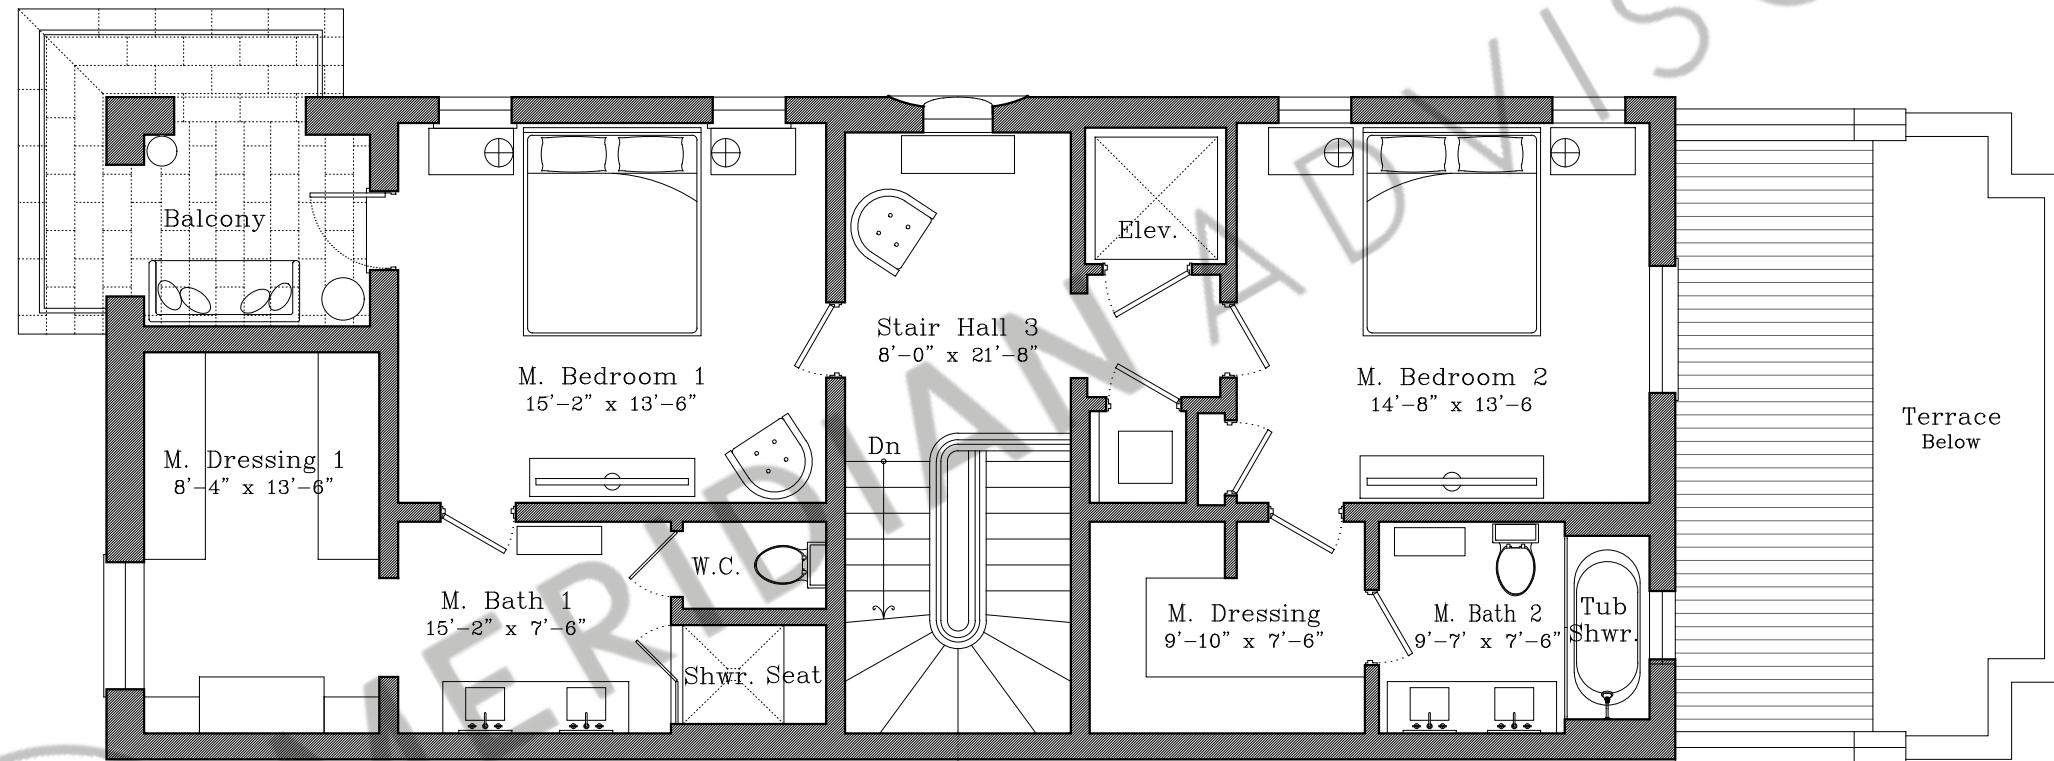

TOWNHOUSES

**T5-T13**  
**First Floor**

AC INTERIOR AREA	3,246 SF
COVERED TERRACE	510 SF
OPEN TERRACE	209 SF
GARAGE	519 SF

TOTAL RESIDENCE	<b>4,484 SF</b>
ADJUSTED AREA	3,634 SF

NTS

TOWNHOUSES

T5-T13  
Second Floor

AC INTERIOR AREA	3,246 SF
COVERED TERRACE	510 SF
OPEN TERRACE	209 SF
GARAGE	519 SF

TOTAL RESIDENCE	<b>4,484 SF</b>
ADJUSTED AREA	3,634 SF

NTS

TOWNHOUSES

**T5-T13**  
Third Floor

AC INTERIOR AREA	3,246 SF
COVERED TERRACE	510 SF
OPEN TERRACE	209 SF
GARAGE	519 SF

TOTAL RESIDENCE	<b>4,484 SF</b>
ADJUSTED AREA	3,634 SF

NTS