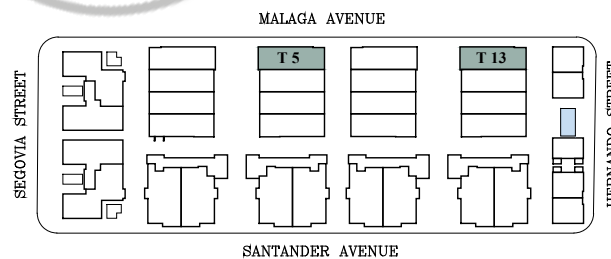

TOWNHOUSES

**T5-T13**  
**First Floor**

AC INTERIOR AREA	3,246 SF
COVERED TERRACE	510 SF
OPEN TERRACE	209 SF
GARAGE	519 SF

TOTAL RESIDENCE	<b>4,484 SF</b>
ADJUSTED AREA	3,634 SF

NTS

TOWNHOUSES

T5-T13  
Second Floor

AC INTERIOR AREA	3,246 SF
COVERED TERRACE	510 SF
OPEN TERRACE	209 SF
GARAGE	519 SF

TOTAL RESIDENCE	<b>4,484 SF</b>
ADJUSTED AREA	3,634 SF

NTS

TOWNHOUSES

**T5-T13**  
Third Floor

AC INTERIOR AREA	3,246 SF
COVERED TERRACE	510 SF
OPEN TERRACE	209 SF
GARAGE	519 SF

TOTAL RESIDENCE	<b>4,484 SF</b>
ADJUSTED AREA	3,634 SF

NTS